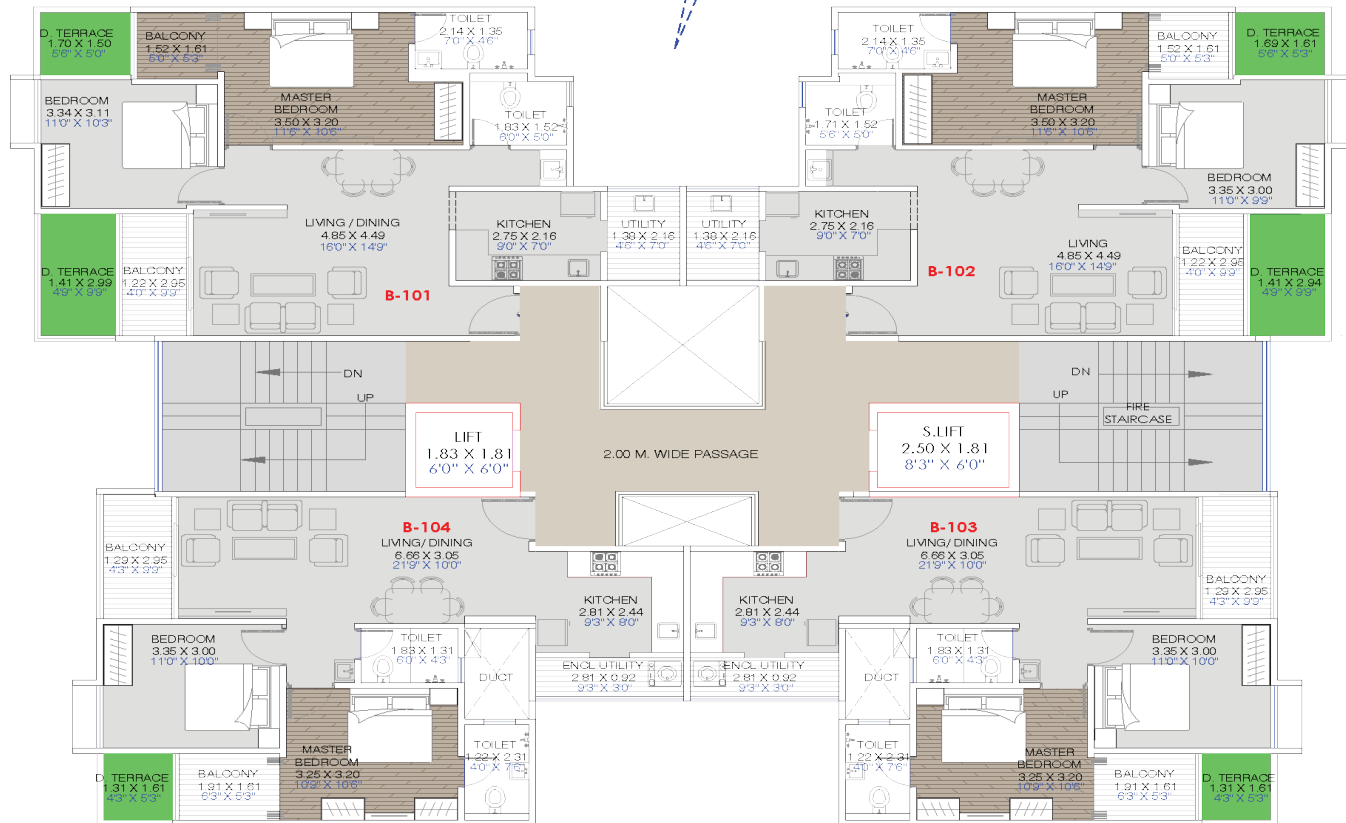

ADJACENT WING A

YASH FLORENCIA

WING B - 1ST FLOOR PLAN

FLAT TYPE	FLAT NO.	CARPET	BALCONY	UTILITY	D.TERRACE	TOTAL CARPET	TOTAL CARPET
		(SQ.M)	(SQ.M)	(SQ.M)	(SQ.M)	(SQ.M.)	(SQ.FT.)
2BHK	101	63.45	6.05	2.97	7.32	79.79	859
2BHK	102	63.11	6.05	2.97	7.32	79.45	855
2BHK	103	57.59	6.89	2.60	2.31	69.39	747
2BHK	104	57.59	6.96	2.60	2.31	69.46	748

ADJACENT WING A

YASH FLORENCIA

WING B - TYPICAL FLOOR PLAN						
FLAT TYPE	FLAT NO.	CARPET	BALCONY	UTILITY	TOTAL CARPET	TOTAL CARPET
		(SQ.M)	(SQ.M)	(SQ.M)	(SQ.M.)	(SQ.FT.)
2BHK	201	63.45	6.05	2.97	72.47	780
2BHK	202	63.11	6.05	2.97	72.13	776
2BHK	203	57.59	6.89	2.60	67.08	722
2BHK	204	57.59	6.96	2.60	67.15	723

TYPICAL 2ND, 3RD, 4TH, 5TH, 6TH, 8TH, 9TH, 10TH, 11TH & 13TH FLOOR PLAN

ADJACENT WING A

YASH FLORENCIA

WING B - REFUGE 7TH & 12TH FLOOR PLAN

FLAT TYPE	FLAT NO.	CARPET (SQ.M)	BALCONY (SQ.M)	UTILITY (SQ.M)	TOTAL CARPET (SQ.M.)	TOTAL CARPET (SQ.FT.)
2BHK	701	63.45	6.05	2.97	72.47	780
1BHK	702	50.01	2.45	2.97	55.43	597
2BHK	703	57.59	6.89	2.60	67.08	722
2BHK	704	57.59	6.96	2.60	67.15	723

TYPICAL REFUGE - 7TH & 12TH FLOOR PLAN