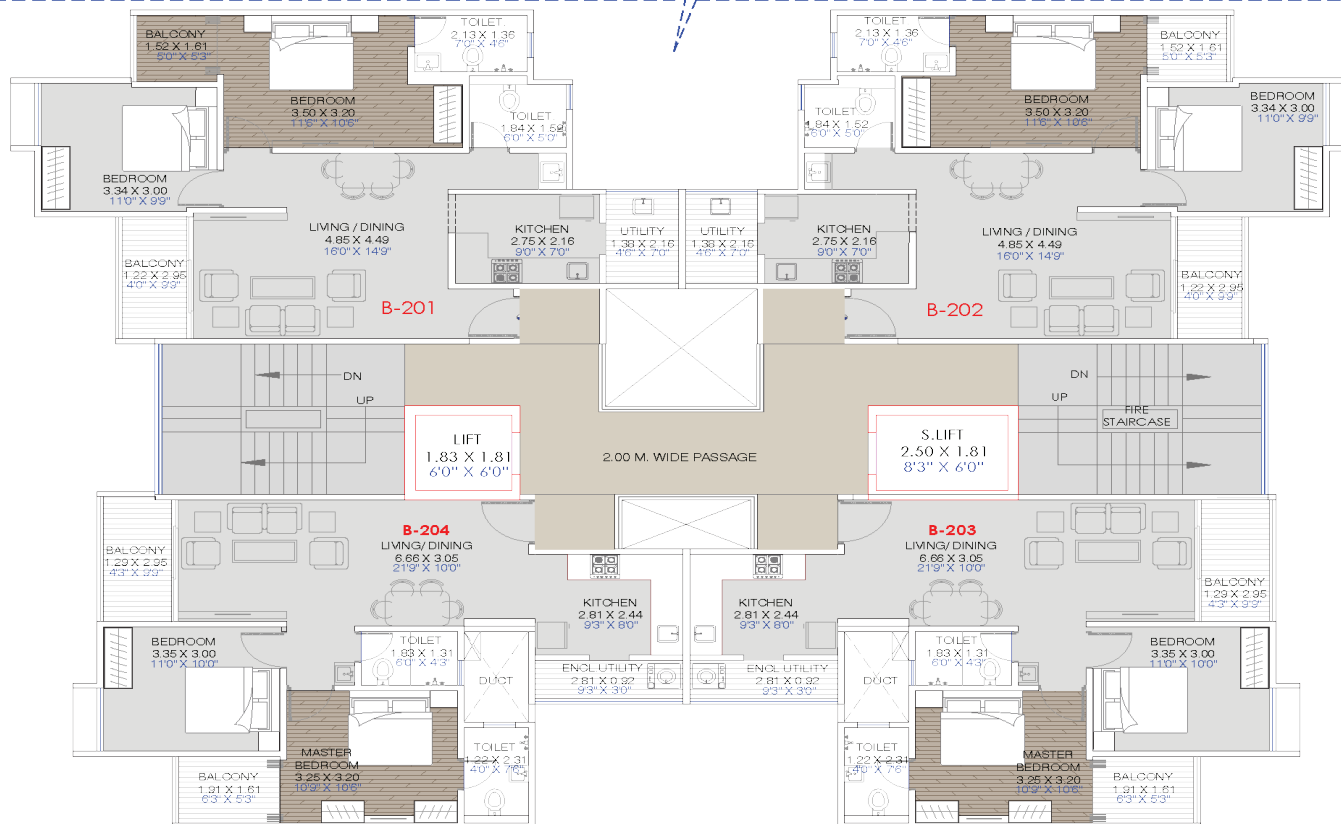

ADJACENT WING A

YASH FLORENCIA

WING B - 1ST FLOOR PLAN

FLAT TYPE	FLAT NO.	CARPET	BALCONY	UTILITY	D.TERRACE	TOTAL CARPET	TOTAL CARPET
		(SQ.M)	(SQ.M)	(SQ.M)	(SQ.M)	(SQ.M.)	(SQ.FT.)
2BHK	101	63.45	6.05	2.97	7.32	79.79	859
2BHK	102	63.11	6.05	2.97	7.32	79.45	855
2BHK	103	57.59	6.89	2.60	2.31	69.39	747
2BHK	104	57.59	6.96	2.60	2.31	69.46	748

ADJACENT WING A

YASH FLORENCIA

WING B - TYPICAL FLOOR PLAN						
FLAT TYPE	FLAT NO.	CARPET	BALCONY	UTILITY	TOTAL CARPET	TOTAL CARPET
		(SQ.M)	(SQ.M)	(SQ.M)	(SQ.M.)	(SQ.FT.)
2BHK	201	63.45	6.05	2.97	72.47	780
2BHK	202	63.11	6.05	2.97	72.13	776
2BHK	203	57.59	6.89	2.60	67.08	722
2BHK	204	57.59	6.96	2.60	67.15	723

TYPICAL 2ND, 3RD, 4TH, 5TH, 6TH, 8TH, 9TH, 10TH, 11TH & 13TH FLOOR PLAN

ADJACENT WING A

YASH FLORENCIA

WING B - REFUGE 7TH & 12TH FLOOR PLAN

FLAT TYPE	FLAT NO.	CARPET (SQ.M)	BALCONY (SQ.M)	UTILITY (SQ.M)	TOTAL CARPET (SQ.M.)	TOTAL CARPET (SQ.FT.)
2BHK	701	63.45	6.05	2.97	72.47	780
1BHK	702	50.01	2.45	2.97	55.43	597
2BHK	703	57.59	6.89	2.60	67.08	722
2BHK	704	57.59	6.96	2.60	67.15	723

TYPICAL REFUGE - 7TH & 12TH FLOOR PLAN